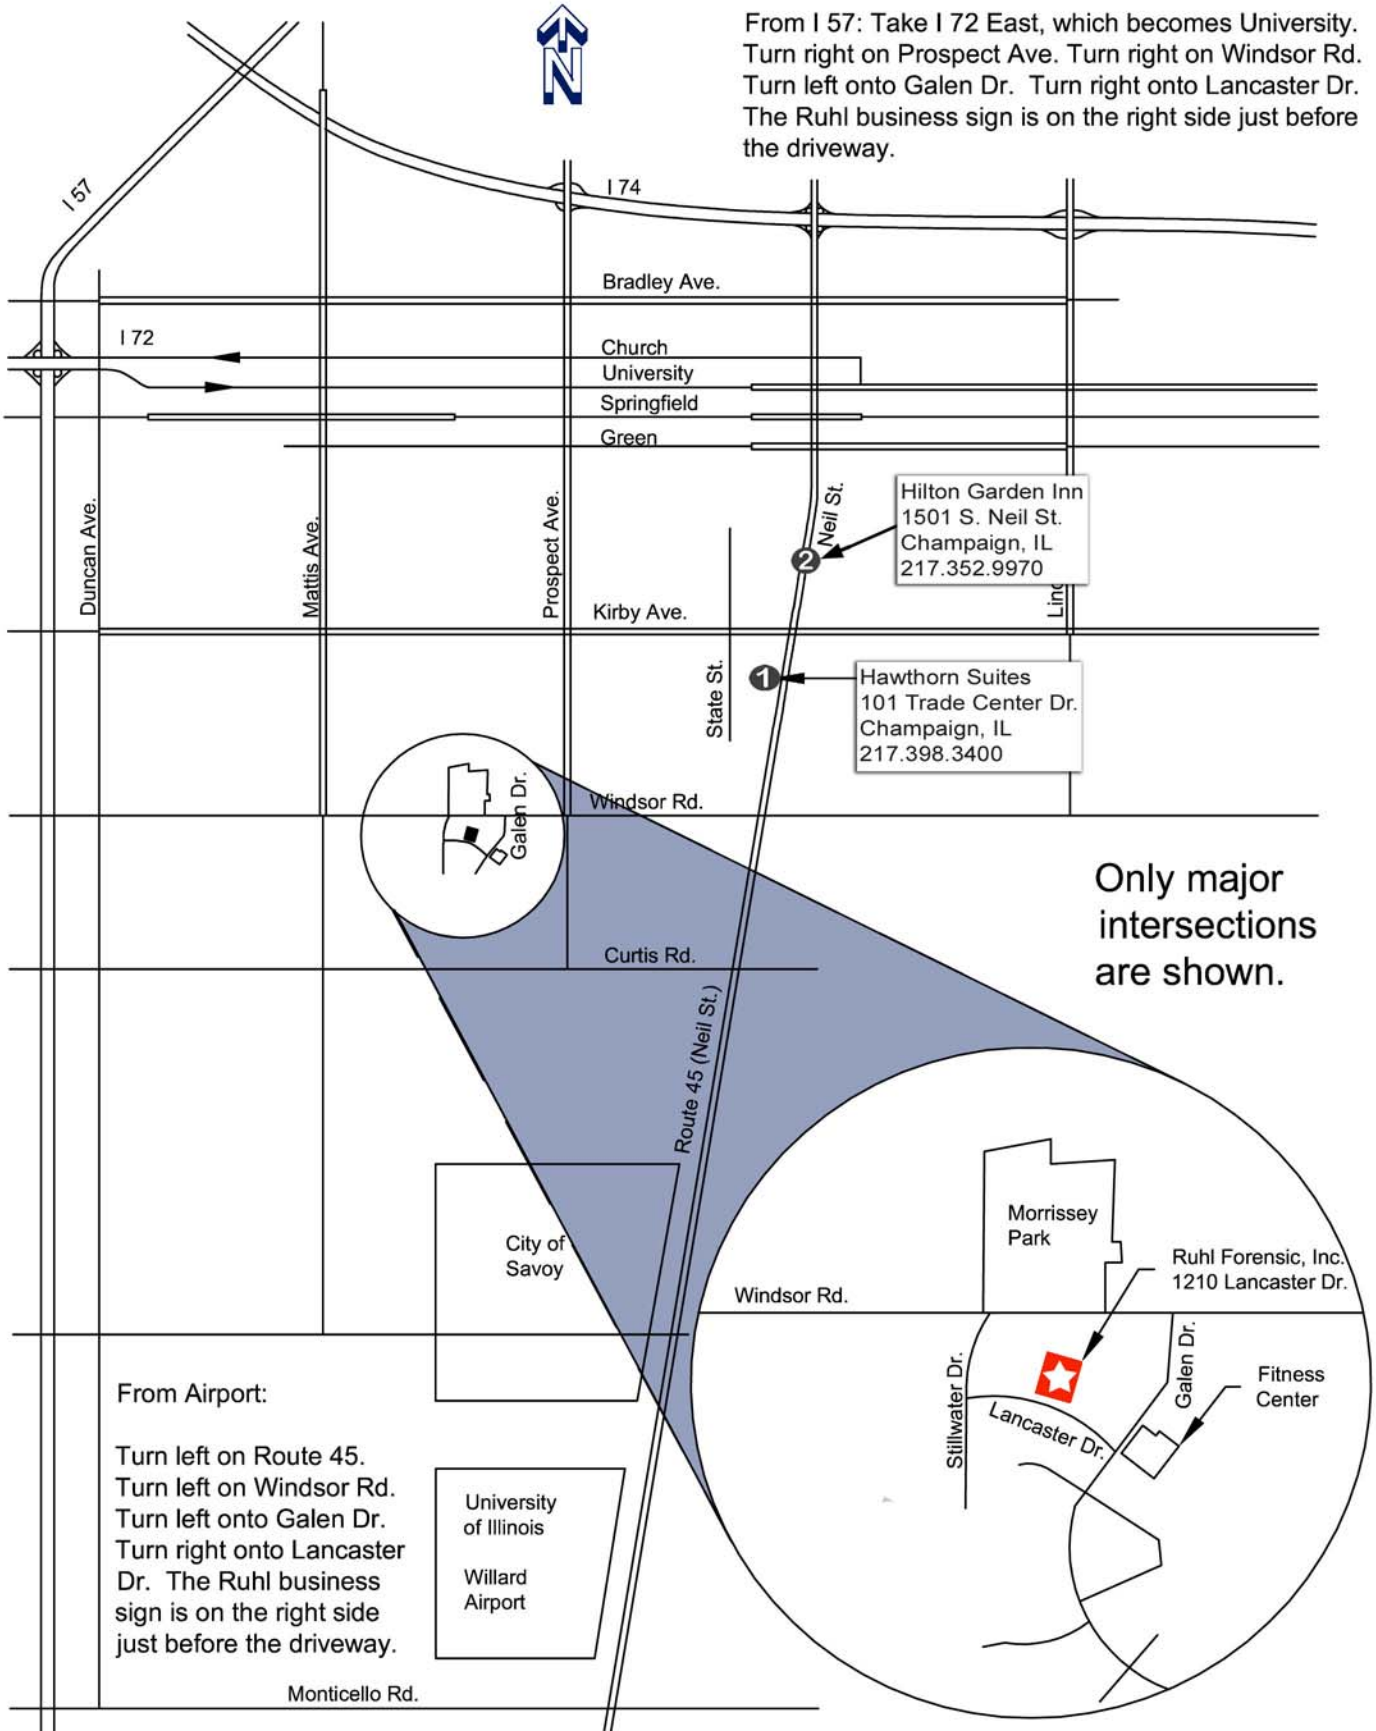

Ruhl Forensic Inc.

1210 Lancaster Drive, Champaign, Illinois 61821
Phone: (217) 355-7800, Fax: (217) 355-7900

From I 74: Take Prospect Ave. south. Turn right on Windsor Rd. Turn left onto Galen Dr. Turn right onto Lancaster Dr. The Ruhl business sign is on the right side just before the driveway.

From I 57: Take I 72 East, which becomes University. Turn right on Prospect Ave. Turn right on Windsor Rd. Turn left onto Galen Dr. Turn right onto Lancaster Dr. The Ruhl business sign is on the right side just before the driveway.

From Airport:

Turn left on Route 45.
Turn left on Windsor Rd.
Turn left onto Galen Dr.
Turn right onto Lancaster Dr. The Ruhl business sign is on the right side just before the driveway.

University of Illinois
Willard Airport

Monticello Rd.