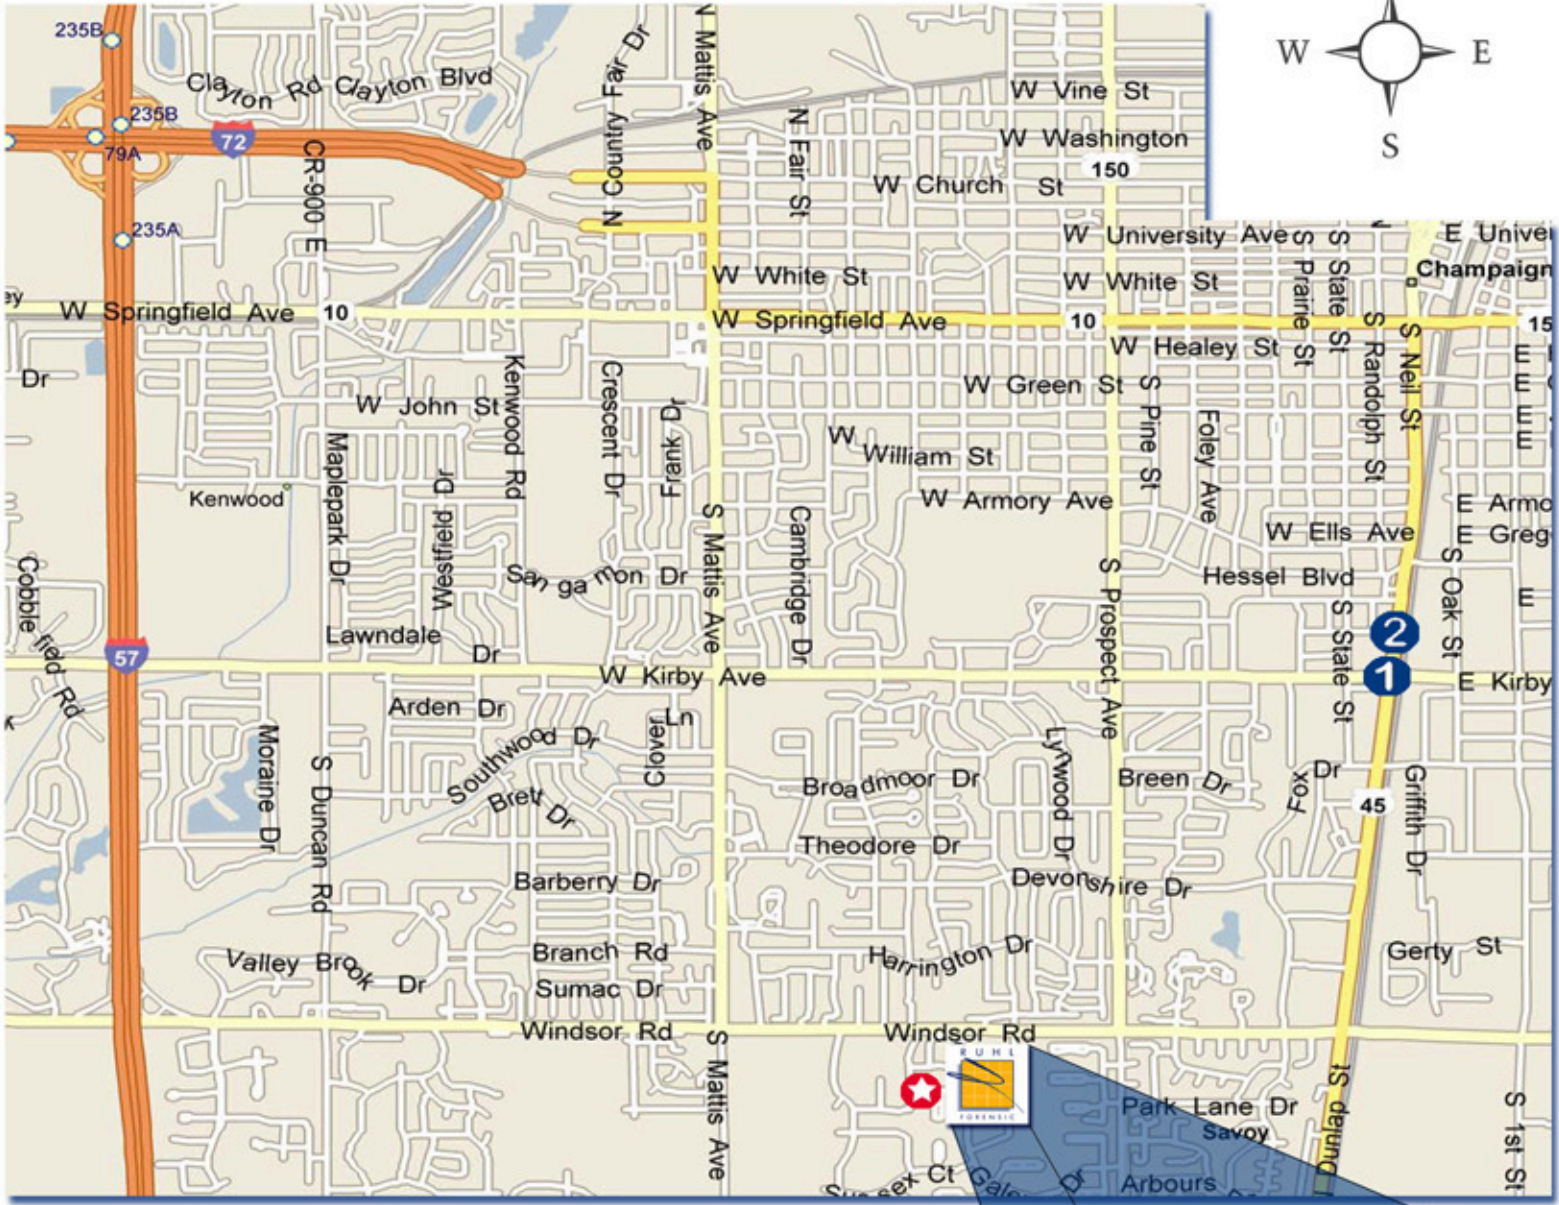

Accommodations located in the vicinity of Ruhl Forensic, Inc.'s Champaign, Illinois office.

ruhl@ruhl.com
www.ruhl.com

1 Hawthorn Suites
101 Trade Center Drive
Champaign, IL
217.398.3400

2 Hilton Garden Inn
1501 S. Neil Street
Champaign, IL
217.352.9970

 Ruhl Forensic, Inc.
1210 Lancaster Dr.
Champaign, IL 61821
800.355.7800